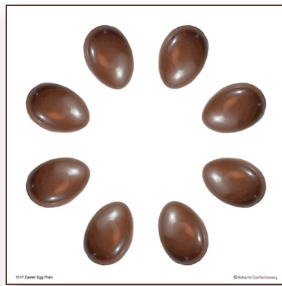

# Easter Egg SIZE CHART

**NEW**  
for 2019

Easter Eggs **actual size!**  
Print this chart on A4 paper  
to see size comparisons.

**EXTRA SMALL**  
EASTER EGGS EXTRA  
SMALL Mould #7  
Egg Size 3.5cm x 2.5cm